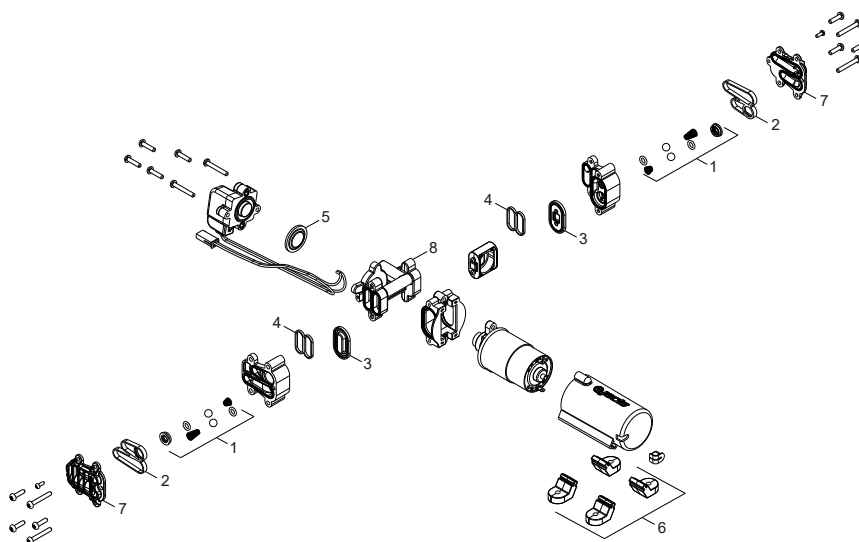

PUMP

Nº	CODE	DESCRIPTION	IMAGE	QTY.	UTILIZAÇÃO UTILIZATION UTILIZACIÓN UTILISER	NCM HS CODE	EAN BARCODE
1	1265959	VALVE AND SEALS KIT		1	PJB, DJB, DJB-S	8481.80.95	7909436944809
2	1265948	PUMP HEAD SEAL (JEP)		1	PJB, DJB, DJB-S	3926.90.90	7909436936415
3	1265943	PUMP DIAPHRAGM		1	PJB, DJB, DJB-S	3926.90.90	7909436948531
4	1265947	DISTRIBUTOR SEAL		1	PJB, DJB, DJB-S	3926.90.90	7909436936101
5	1265958	PRESSURE SWITCH MEMBRANE		1	PJB, DJB, DJB-S	3926.90.90	7909436936422
6	1279431	RUBBER FEET		1	PJB, DJB, DJB-S	8424.90.90	7909436952903
7	1279437	T PUMP HEAD COVER (JEP)		1	PJB, DJB, DJB-S	8413.91.90	7909436953016
8	1279454	PUMP DISTRIBUTOR (JEP)		1	PJB, DJB, DJB-S	8424.90.90	7909436953023