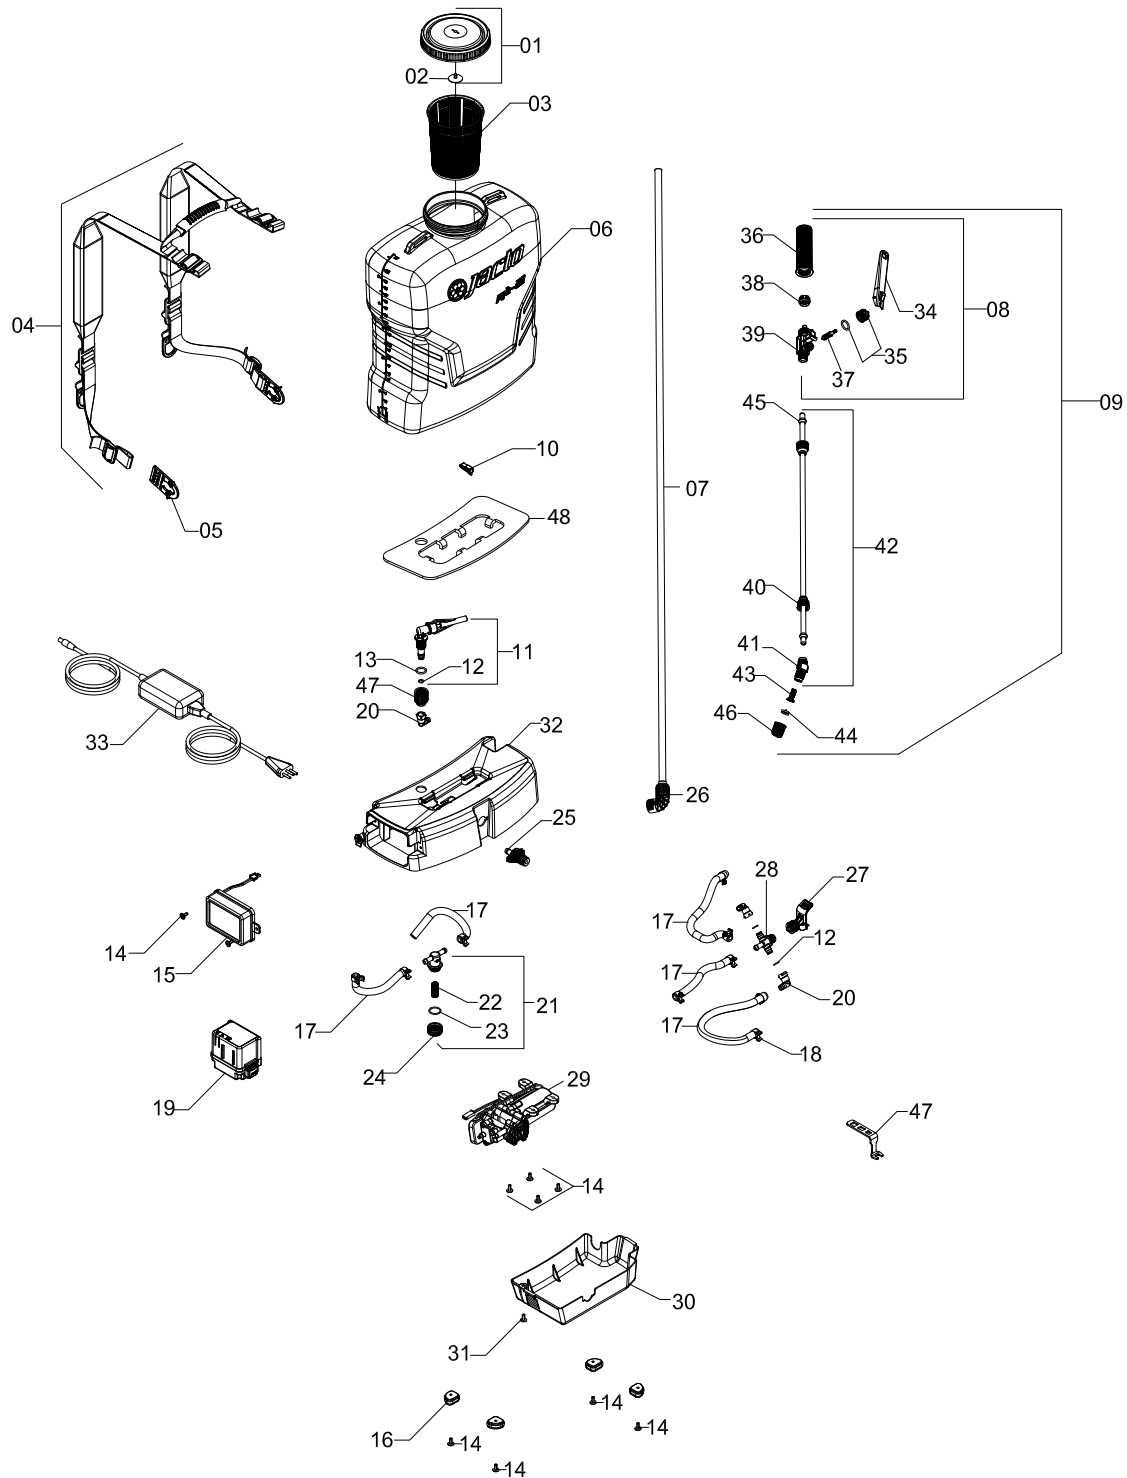

PARTS CATALOG

JACTO DJB

JACTO DJB

Nº	CODE	DESCRIPTION	IMAGE	QTY.	UTILIZATION	NCM HS CODE	EAN BARCODE
1	1220918	LID WITH DIAPHRAGM		1	PJ, HD, PJB, DJB, DJB-S	8424.90.90	7896660888286
2	1168542	LID DIAPHRAGM (NITRILE)		1	PJH, PJ, XP, HD, PJB, DJB, DJB-S	4016.99.90	7909436909006
3	1220919	TANK STRAINER		1	PJ, HD, PJB, DJB, DJB-S	8424.90.90	7896660888309
4	1220618	COMPLETE BELT WITH HANDLE		1	PJB, DJB	8424.90.90	7896660888316
5	1220973	BUCKLE		1	HD, PJB, DJB, DJB-S	8424.90.90	7909436915274
6	NA	TANK BODY 20L		1	DJB-20	8424.90.90	7896660888330
6A	NA	TANK BODY 16L		1	DJB-16	8424.90.90	7909436940719
7	1220981	COMPLETE HOSE FOR LP 605 AND LP 601		1	PJB, DJB	8424.90.90	7896660888347
8	1217605	TRIGGER VALVE LP 601		1	PJH, PJ, XP, HD, PJB, DJB	8481.80.99	7896660870397
9	915769	LANCE AND TRIGGER		1	PJH, PJ, XP, HD, PJB, DJB	8424.90.90	7909436924573
10	1168397	BASE LOCK		1	XP, PJB, DJB, DJB-S	8424.90.90	7909436921411
11	1220977	AGITATOR ASSEMBLY		1	PJB, DJB, DJB-S	8424.90.90	7896660888385
12	1220629	O-RING OR1-11		1	PJB, DJB	4016.93.00	7909436917971
13	1223766	AGITATOR SEAL		1	PJB, DJB	4016.93.00	7909436920612
14	1220622	FLANGE HEAD SCREW PHILLIPS SLOT 5 X 12 MM		1	PJB, DJB, DJB-S	7318.15.00	7909436907286
15	1236379	ELECTRIC PANEL DJB		1	PJB	8424.90.90	7896660888422
16	1220624	RUBBER FEET KIT		1	PJB, DJB, DJB-S	4016.99.90	7896660888439